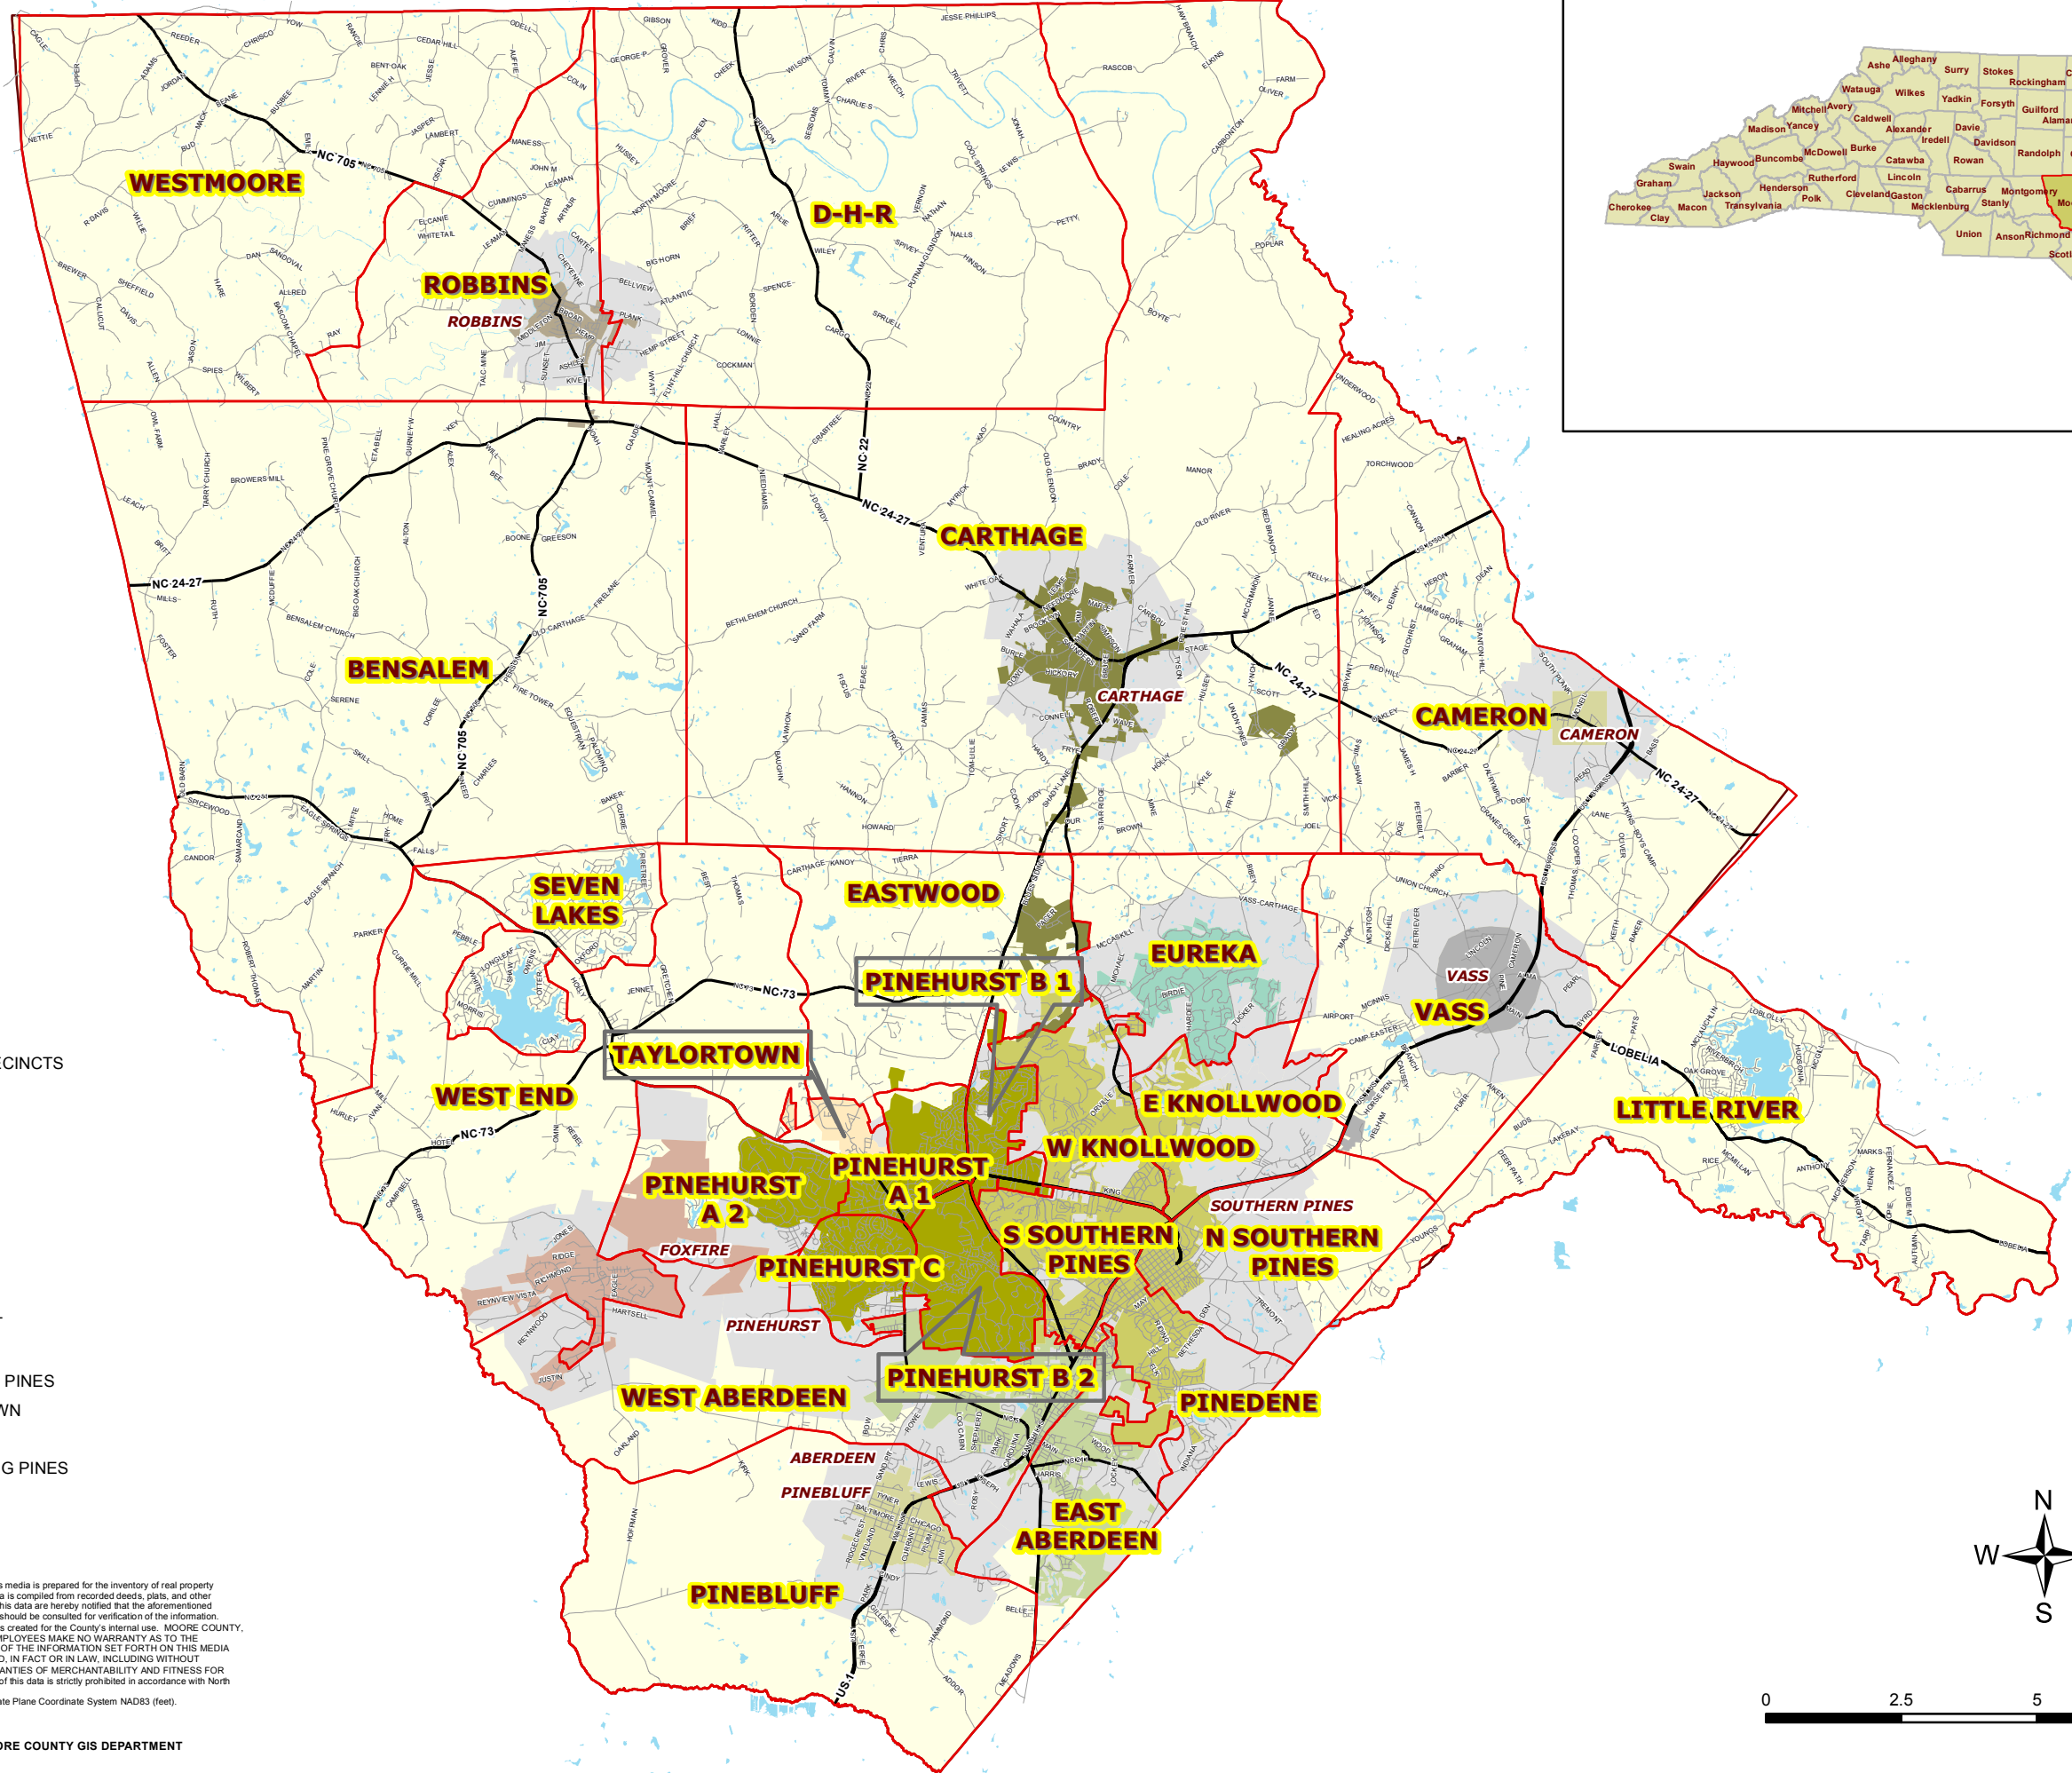

1. **Legend**
2. VOTER PRECINCTS
   - Highways
   - Roads
3. **CITY**
4. ABERDEEN
   - CAMERON
   - CARTHAGE
   - FOXFIRE
   - PINEBLUFF
   - PINEHURST
   - ROBBINS
   - SOUTHERN PINES
   - TAYLORTOWN
   - VASS
   - WHISPERING PINES

MAP PREPARED BY MOORE COUNTY GIS DEPARTMENT